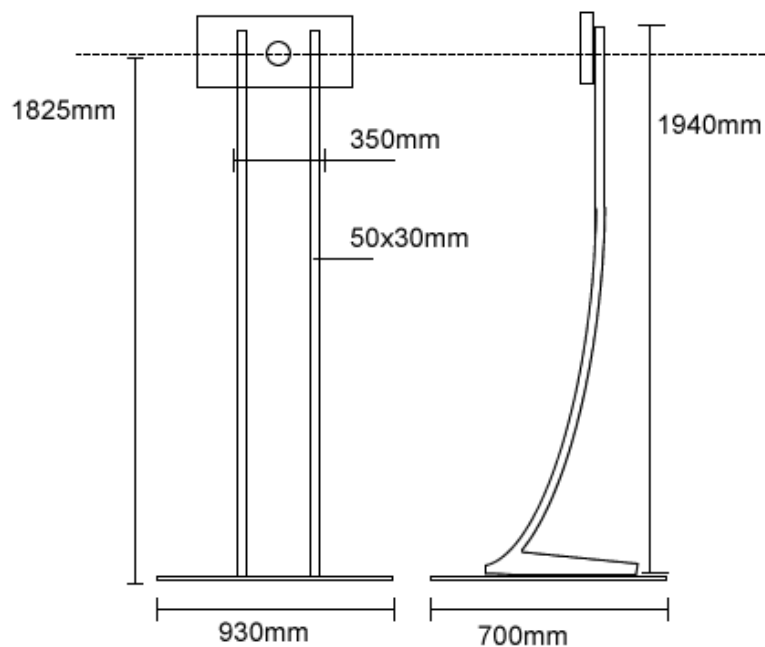

## Parabella Floor Stand Contemporary silver curved design

Shelf Option  
Height from ground 1000mm  
shelf size 495x430