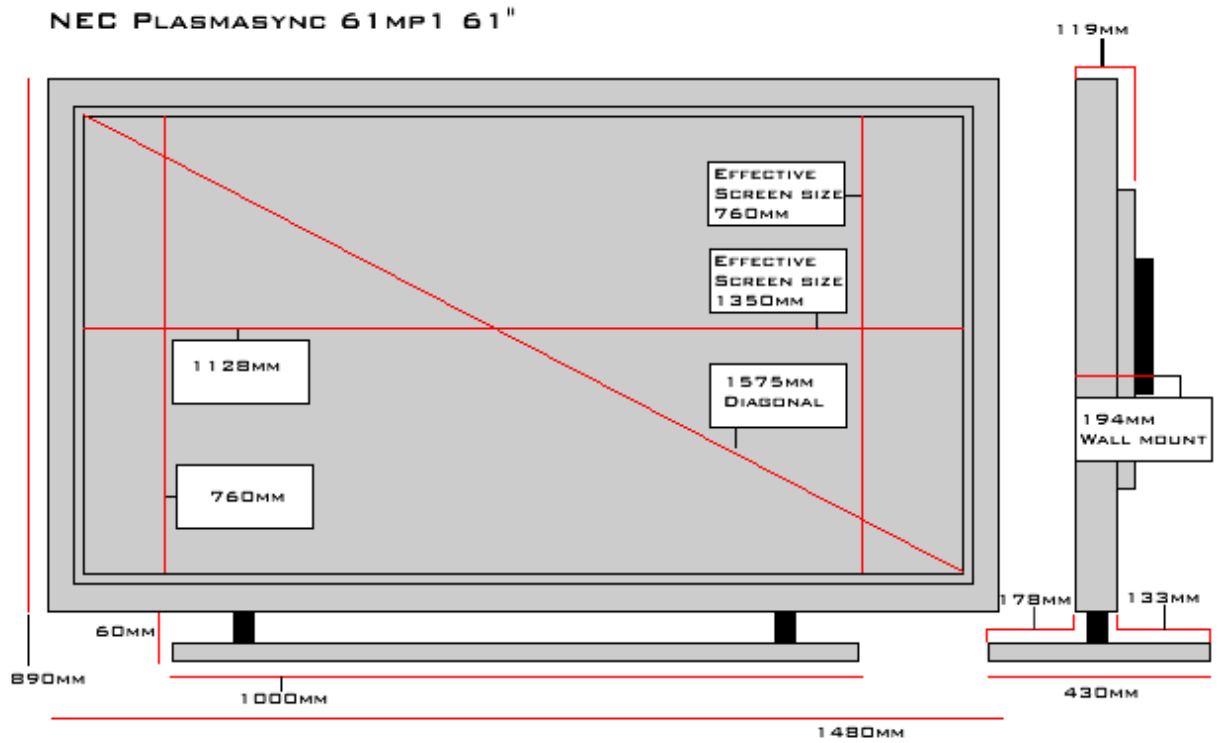

Plasma Screen Line Illustration Drawings

42" Plasma

PANASONIC TH-42PWD4 SPEAKER DIMENSIONS

50" Plasma

**PIONEER 502MXE
SPEAKER DIMENSIONS**

61" Plasma

**NEC PLASMASYNC 61MP1
SPEAKER DIMENSIONS**