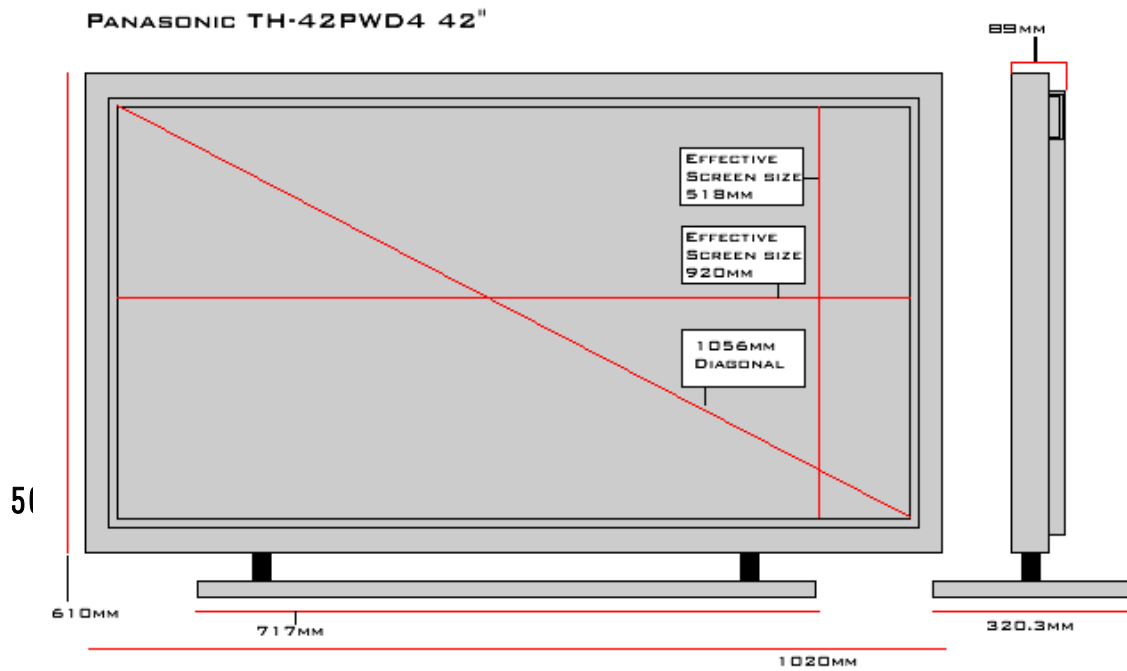

Plasma Screen Line Illustration Drawings

42" Plasma

PANASONIC TH-42PWD4 SPEAKER DIMENSIONS

50" Plasma

**PIONEER 502MXE
SPEAKER DIMENSIONS**

61" Plasma

**NEC PLASMASYNC 61MP1
SPEAKER DIMENSIONS**