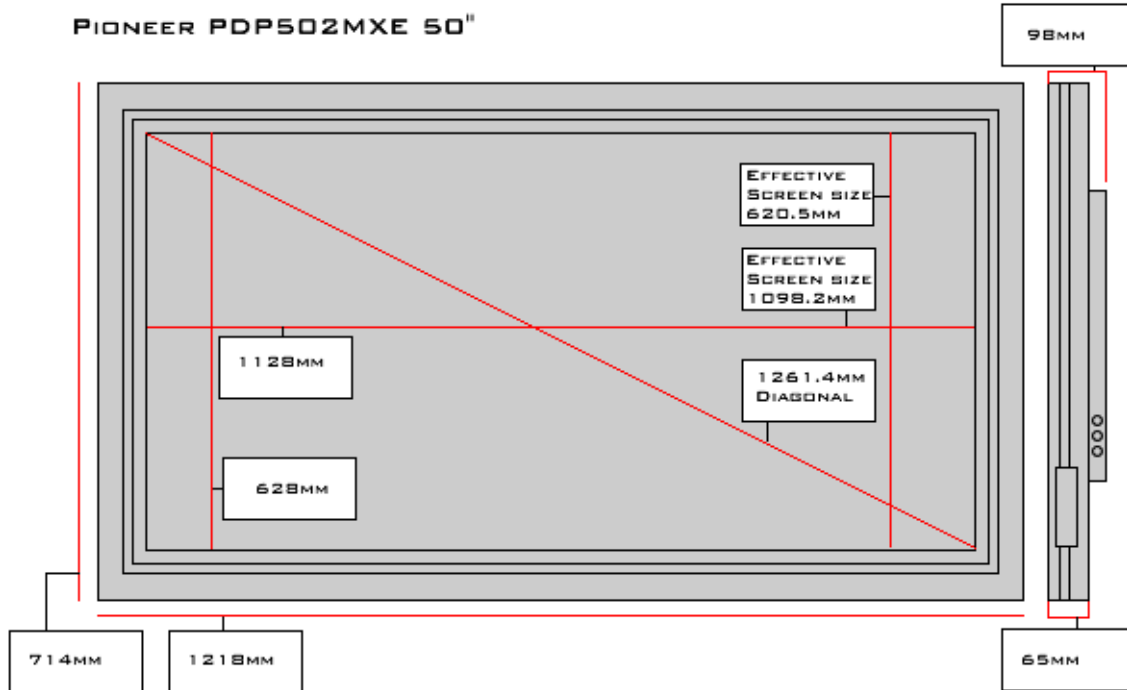

Plasma Screen Line Illustration Drawings

42" Plasma

PANASONIC TH-42PWD4 SPEAKER DIMENSIONS

50" Plasma

**PIONEER 502MXE
SPEAKER DIMENSIONS**

61" Plasma

**NEC PLASMASYNC 61MP1
SPEAKER DIMENSIONS**