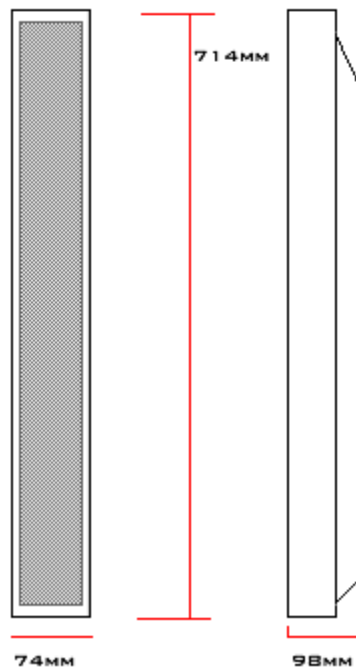

Plasma Screen Line Illustration Drawings

42" Plasma

PANASONIC TH-42PWD4 SPEAKER DIMENSIONS

50" Plasma

**PIONEER 502MXE
SPEAKER DIMENSIONS**

61" Plasma

**NEC PLASMASYNC 61MP1
SPEAKER DIMENSIONS**