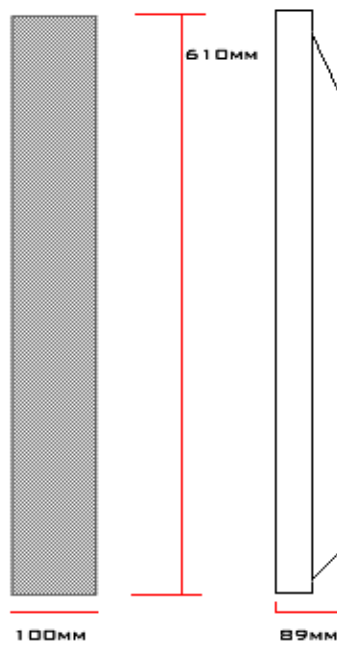

Plasma Screen Line Illustration Drawings

42" Plasma

PANASONIC TH-42PWD4 SPEAKER DIMENSIONS

50" Plasma

**PIONEER 502MXE
SPEAKER DIMENSIONS**

61" Plasma

**NEC PLASMASYNC 61MP1
SPEAKER DIMENSIONS**